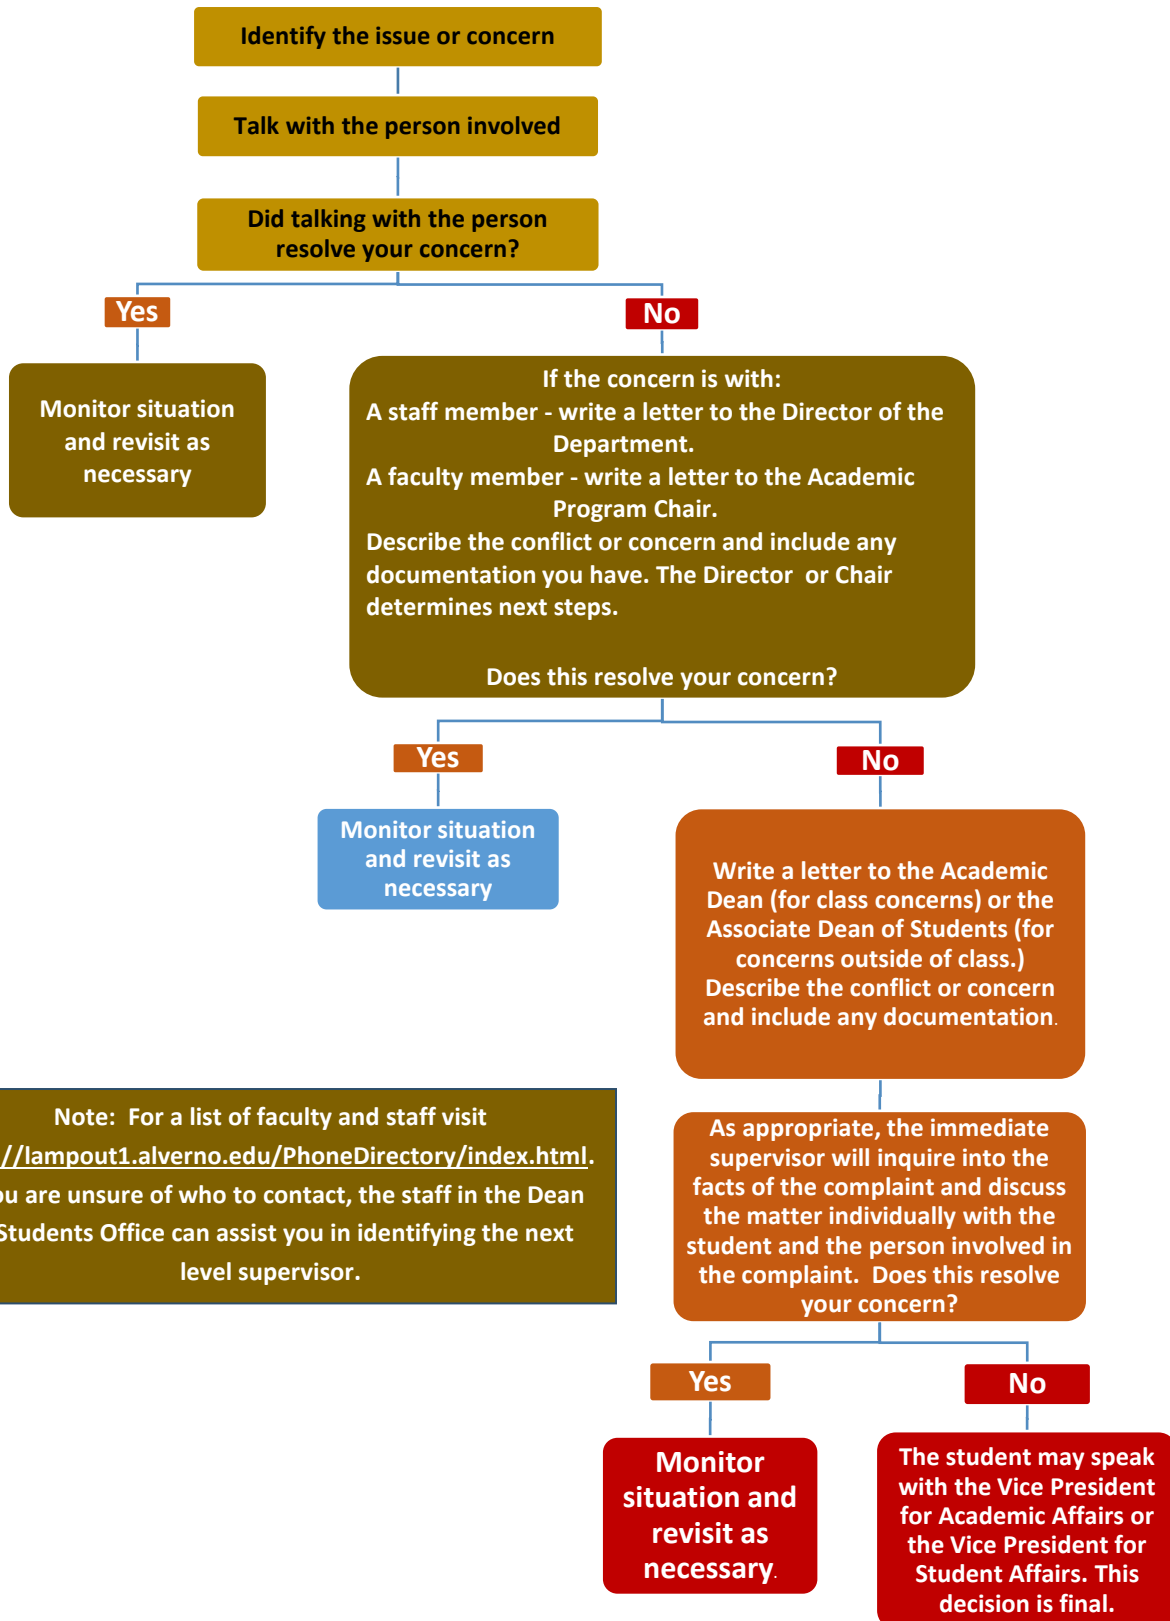

Complaint and Conflict Procedures for Students

Note: For a list of faculty and staff visit <http://lampout1.alverno.edu/PhoneDirectory/index.html>. If you are unsure of who to contact, the staff in the Dean of Students Office can assist you in identifying the next level supervisor.