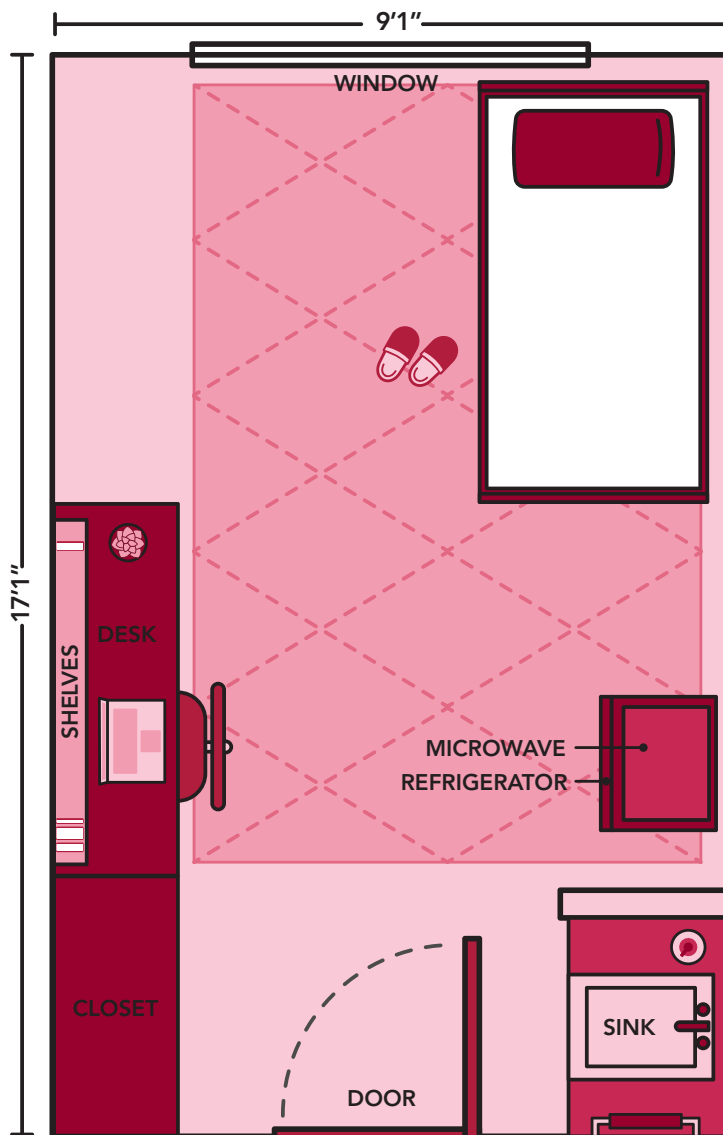

# RESIDENCE HALL ROOMS AUSTIN SMALL SINGLE

## FURNISHINGS

Small single rooms in Austin Hall include:

- One single standard twin bed
- Built-in desk with drawers
- Built-in bookshelves above desk
- Bulletin board backing on wall above desk behind shelves
- Window blinds
- Desk chair
- Closet
- Sink with vanity
- Refrigerator/microwave unit
- Cable television outlet
- Computer network/internet connection jack (wireless internet is also available throughout the building)

## SAMPLE ROOM LAYOUT

## DIMENSIONS

- Austin Hall small single rooms are 9 feet one inch by 17 feet one inch.
- Placed on the highest peg, beds are raised 2 feet 6 inches off the ground, creating ample storage space.
- The built-in desk top is 5 feet 1 inch by 1 foot 10 inches.
- The closet is 3 feet 11 inches wide and 6 feet 11 inches tall. It includes a curtain, closet rod and shelf.
- The window is 4 feet wide by 4 feet 5 inches high and let in plenty of natural light.